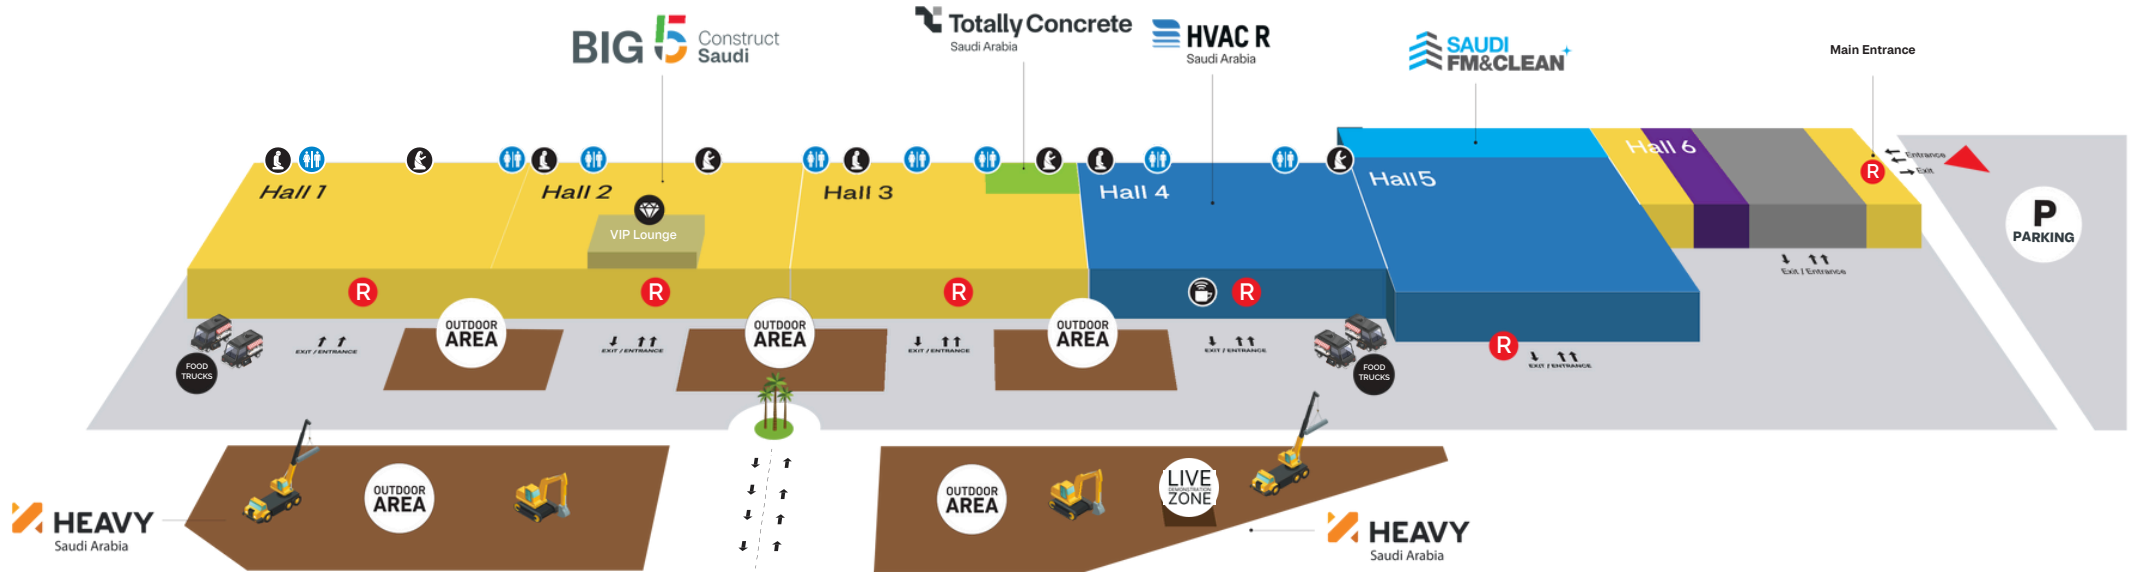

Product Sectors:

- General Construction (GC)
- Marble & Stone
- Building Interiors & Finishes
- Paint
- Special Construction
- Urban Design & Landscape
- Heavy Construction
- Windows, Doors & Facade / Building Envelope

Special Features:

- ◆ VIP Lounge

Services:

- Registration
- WIFI Cafes
- Food Trucks
- Male Prayer Room
- Female Prayer Room
- Toilets

Product Sectors:

- Building Envelope & Construction
- Mechanical, Electrical and Plumbing Services (MEP)
- Concrete & Cement
- O site & Modular Construction
- Construction Tools & Personal Protective Equipment (PPE)
- Steel
- Heating, Ventilation, Air Conditioning & Refrigeration (HVAC R)
- Technology
- Heavy Construction
- Facility Management

Special Features:

Services:

- Registration
- WIFI Cafes
- Food Trucks
- Male Prayer Room
- Female Prayer Room
- Toilets