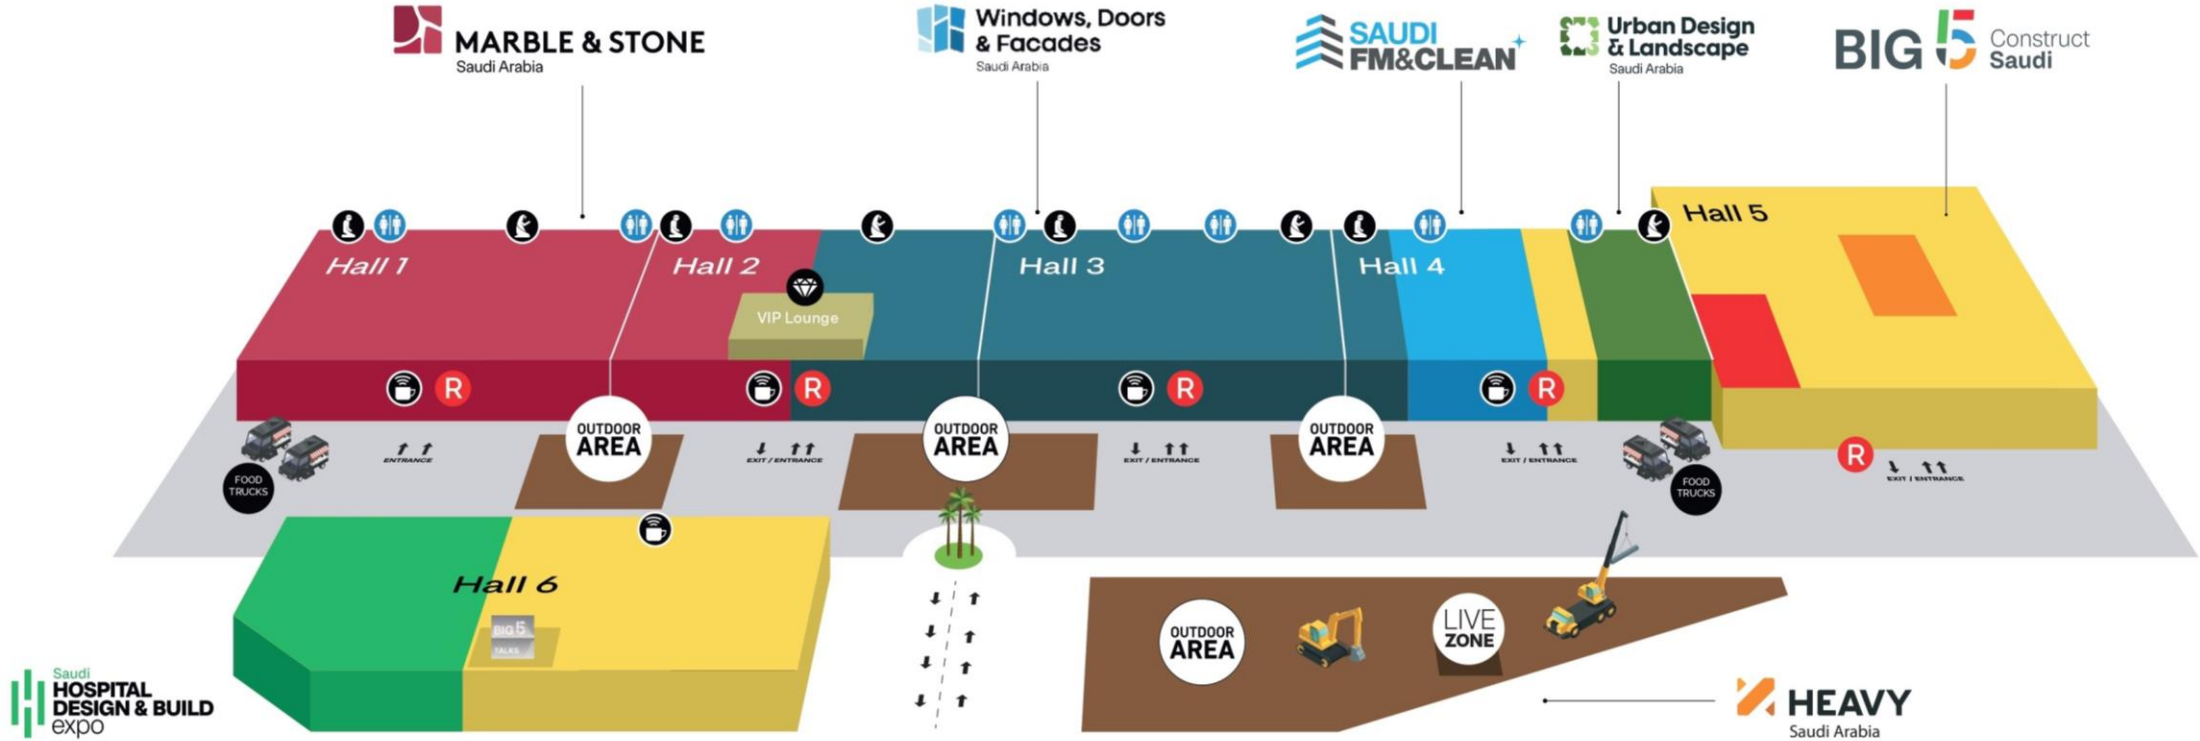

Content:

- Big 5 Talks

Special Features:

- VIP Lounge

Services:

- Registration
- WiFi Cafes
- Food Trucks
- Male Prayer Room
- Female Prayer Room
- Toilets

Product Sectors:

- General Construction (GC)
Building Interiors & Finishes
Solar Products, Technologies & Services
Intelligent Buildings
Special Construction
- Heavy Construction
- Facility Management
- Marble & Stone
- Paint
- Saudi Hospital Design & Build Expo
- Solar
- Urban Design & Landscape
- Windows, Doors & Facade / Building Envelope

Content :

Big 5 Talks

Special Features :

VIP Lounge

Services :

- R Registration
- WIFI Cafes
- Food Trucks
- Male Prayer Room
- Female Prayer Room
- Toilets